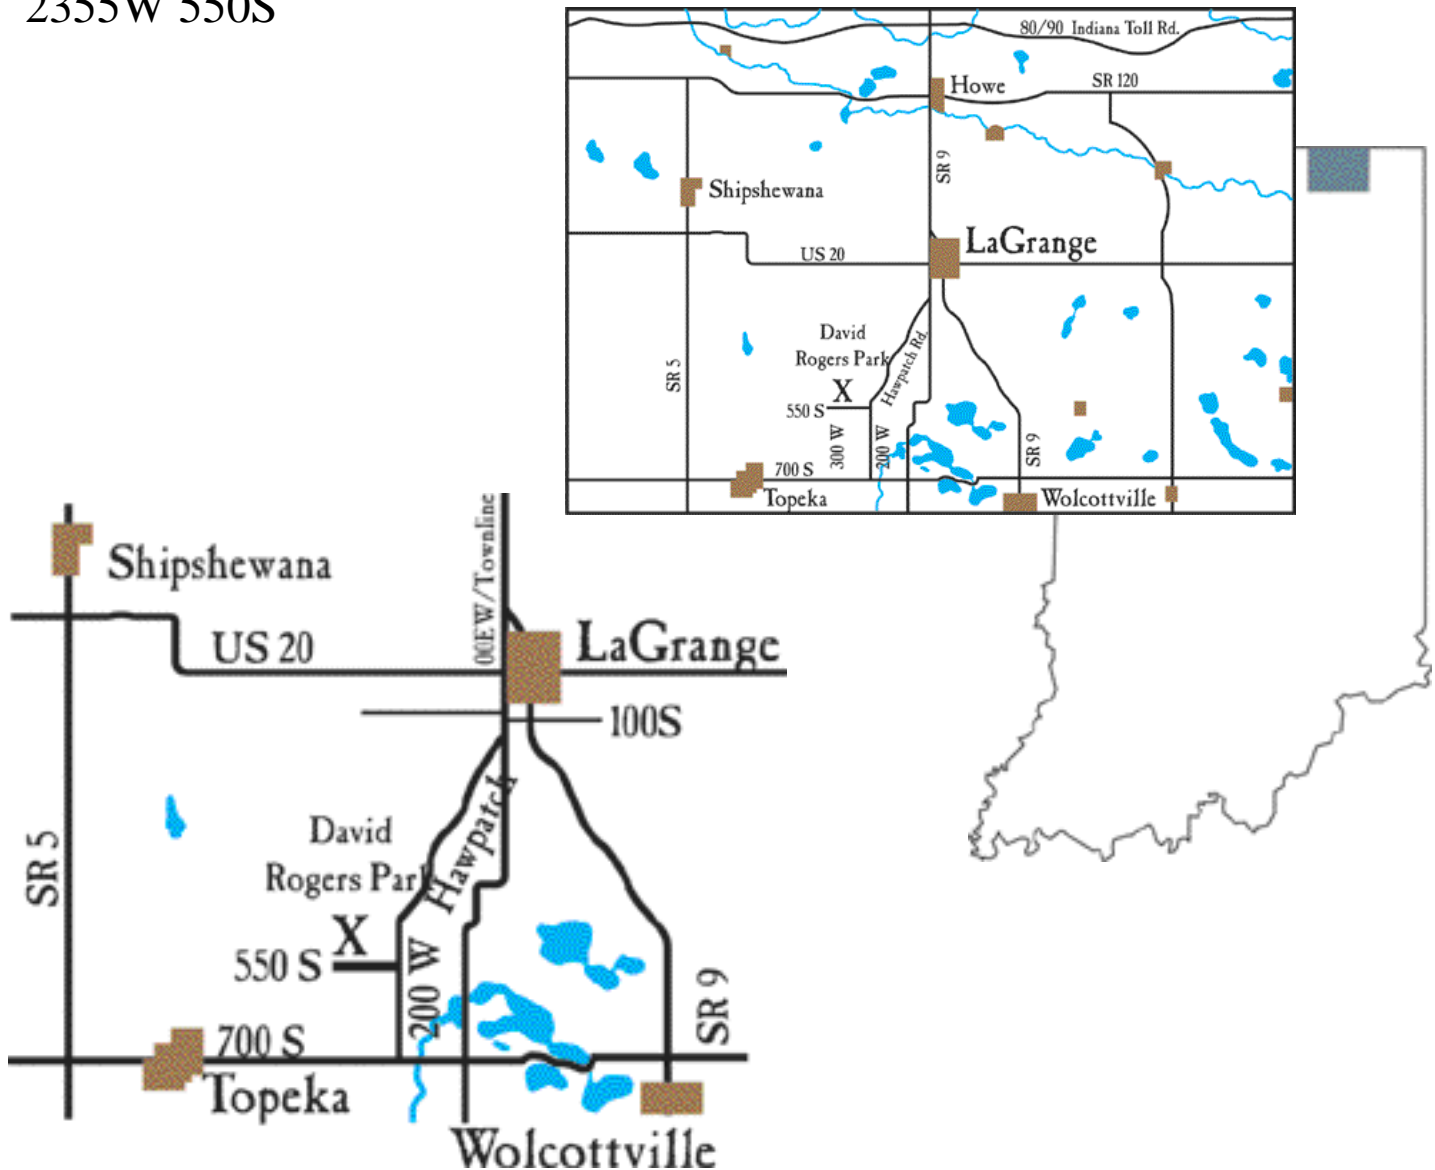

Maps to David Rogers Memorial Park

2355W 550S

Following are directions to David Rogers Memorial Park.

From Topeka:

Take 700 S, east out of town 4 miles to CR 200 W. Turn left (north) and go 1.5 miles to CR 550S. Turn left (west) for .5 mile. Turn north (right) on CR 250W and into parking.

From Wolcottville:

Take State Road 9 north 1 mile to CR 700 S. Turn left (west) onto 700S and go approximately 5 miles to CR 200W. Turn right (north) for 1.5 mile to CR 550S. Turn left (west) for .5 mile. Turn north (right) on CR 250W and into parking.

From LaGrange:

Take SR 9 south of US 20 one mile. Turn west (right) on CR 100S for .5 mile. Turn south (left) for .25 mile to the fork. Take the right fork (Hawpatch Road). Stay on the twisty, curvy road 4 miles to 550 S. Turn right (west) for .5 mile. Turn north (right) on CR 250W and into parking.